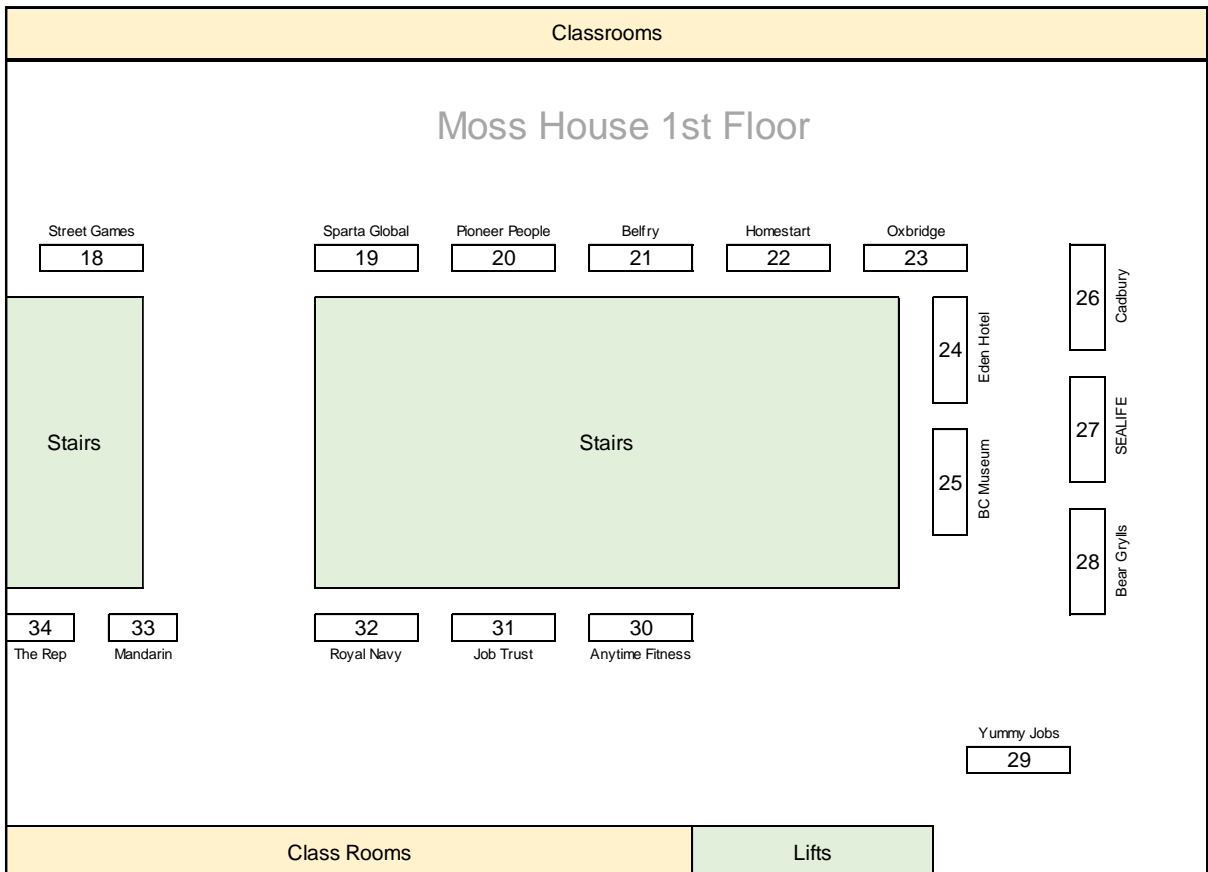

MOSS HOUSE PLAN